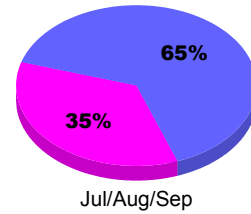

Membership Results
2011-2012

Membership
2010-2011

Month	Net Memb Goal	Actual New Memb	Actual Dropped Memb	Gain/Loss of Memb	Gain/Loss of Memb
Jul/Aug/Sep		45	-48	-3	10
Totals		45	-48	-3	10

Membership Results 2011-2012

Goal, New, Dropped, Gain/Loss

Comparison of Membership Gain/Loss

Current Year Compared to the Previous Year

Gender Comparison 2011-2012

Male Female